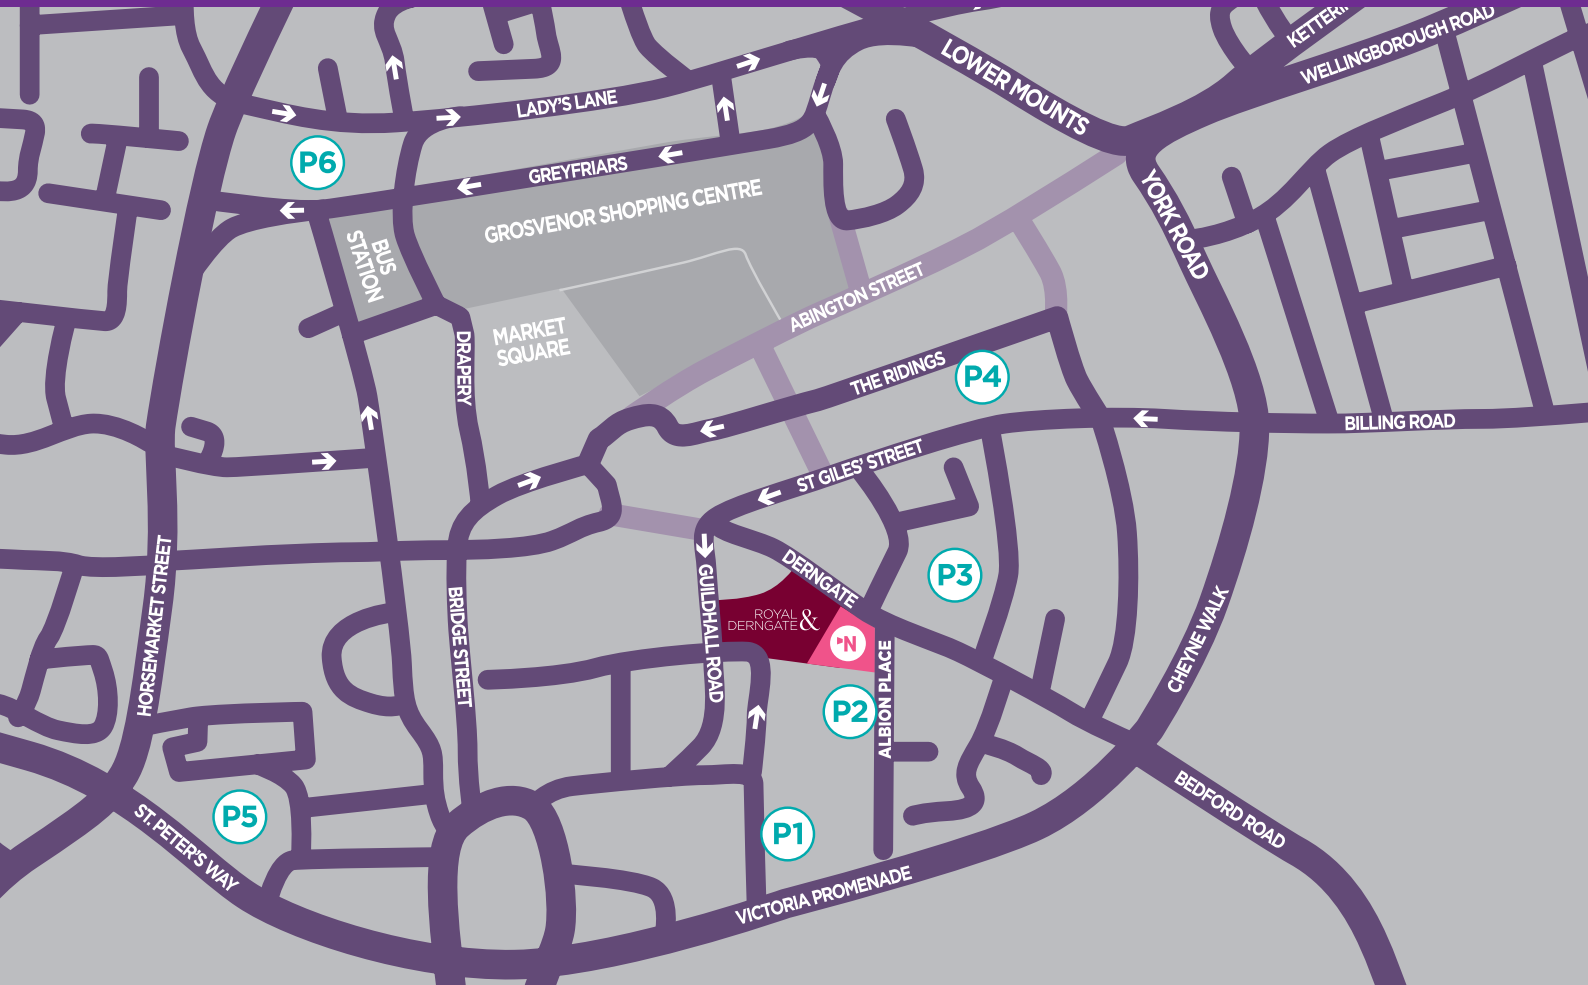

PARKING FACILITIES

Key car parks

P1 St. Johns Multi-Story

NN1 1HA

485 spaces

Mon-Fri £3 for three hours

Saturday £1 for three hours

Mon-Sat evenings after 5pm £2

39 spaces

Up to 3 hours £2.50

All day parking £6.50

Weekday Evenings after 6pm £1

Pay & Display or Pay by Phone

Dawn till dusk floodlighting

Operated by Nationwide Car Parks Ltd

P4 The Ridings

Entrance height restriction 2.1m

Pay & Display

CCTV

P6 Mayorhold Multi-Story

NN1 3AH

1073 spaces

Open 6am-midnight

Mon-Fri £3 for three hours

Saturday £1 for three hours

Mon-Sat evenings after 5pm £2

Sunday FREE

Entrance height restriction 2m

Pay On Foot

CCTV

Prices correct at time of printing, July 2019.

All car parks are within a 10 minute walk from Royal & Dergate and the Northampton Filmhouse.