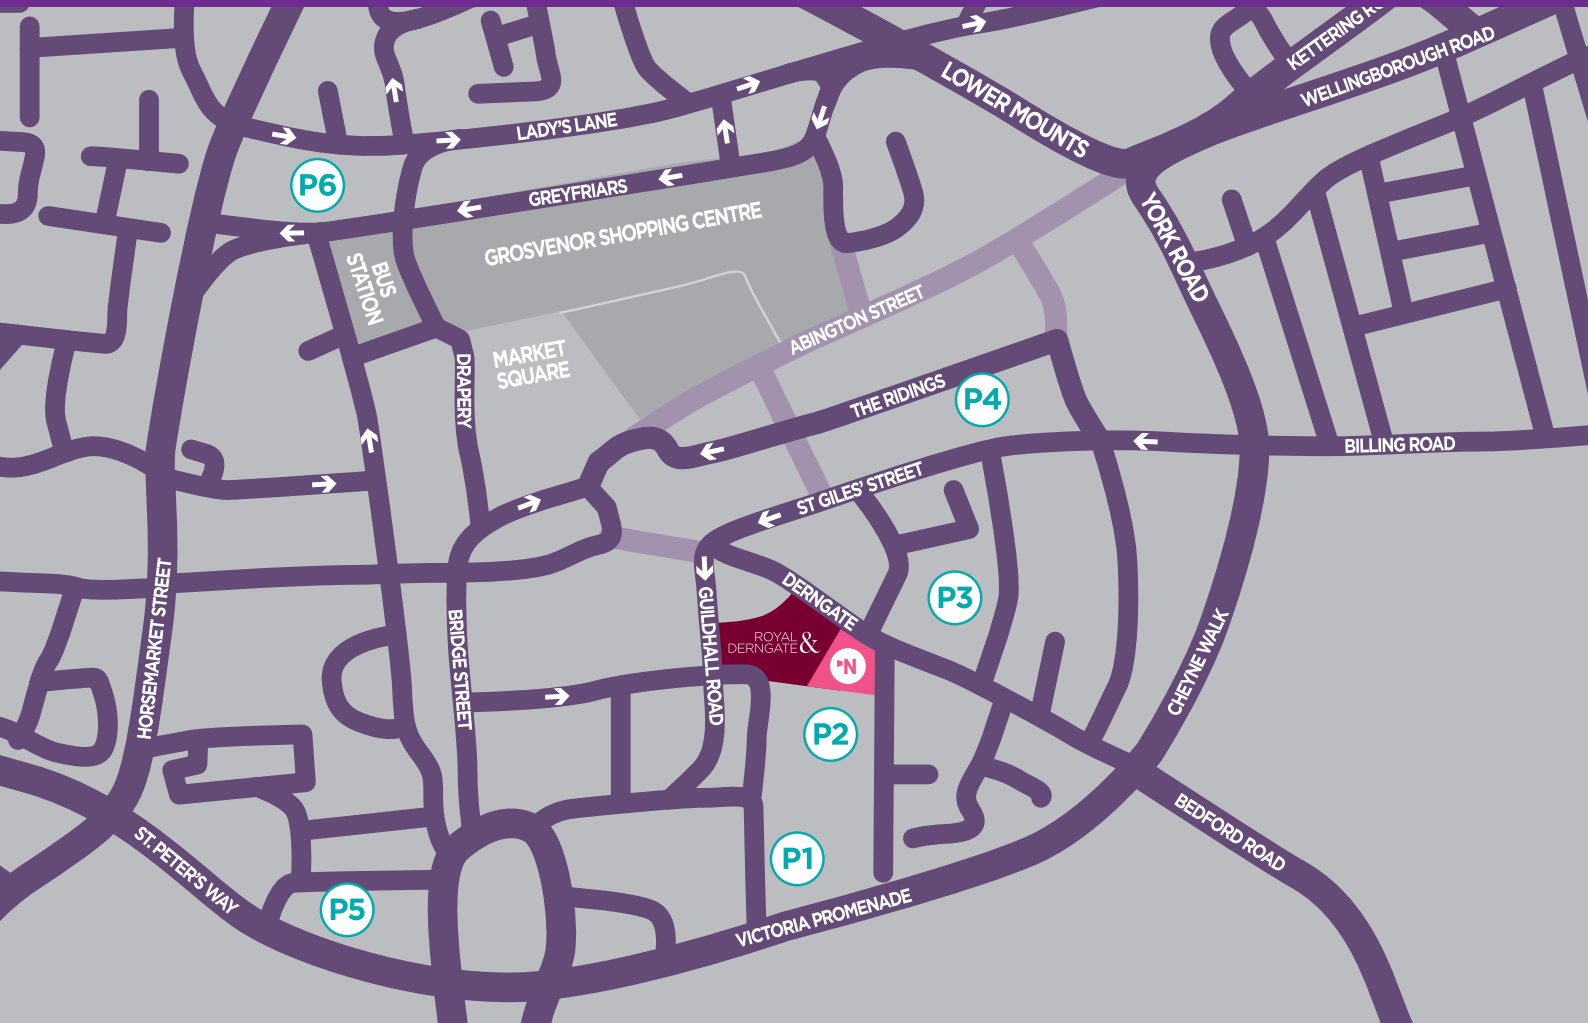

PARKING FACILITIES

Key car parks

P1 St. Johns Multi-Story

NN1 1HA

485 spaces

£2.40 for three hours

Weekday Evenings after 5pm £1

Saturday and Sunday £2

Entrance height restriction 2m

Pay On Foot

CCTV

P2 Albion Place

NN1 1UD

71 spaces

Short stay (max 5 hours)

£2.40 for three hours

Weekday Evenings after 5pm £1

Saturday and Sunday £2

Pay & Display

CCTV

Alternative facilities

P3 Hazelwood Road NCP

NN1 1LG

39 spaces

Up to 3 hours £2.50

All day parking £6.50

Weekday Evenings after 6pm £1

Pay & Display or Pay by Phone

Dawn till dusk floodlighting

Operated by Nationwide Car Parks Ltd

P4 The Ridings

NN1 2AB

55 spaces

Short stay (max 5 hours)

£2.40 for three hours

Weekday Evenings after 5pm £1

Saturday and Sunday £2

Entrance height restriction 1.8m

Pay & Display

CCTV

P5 Commercial Street South

NN1 1PJ

42 spaces

Short stay (max 3 hours)

£2.40 for three hours

Weekday Evenings after 5pm £1

Saturday and Sunday £2

Entrance height restriction 2.1m

Pay & Display

CCTV

P6 Mayorhold Multi-Story

NN1 3AH

1073 spaces

Open 6am-midnight

£2.40 for three hours

Weekday Evenings after 5pm £1

Saturday and Sunday £2

Entrance height restriction 2m

Pay On Foot

CCTV

Prices correct at time of printing.

All car parks are within a 10 minute walk from Royal & Dergate and the Northampton Filmhouse.