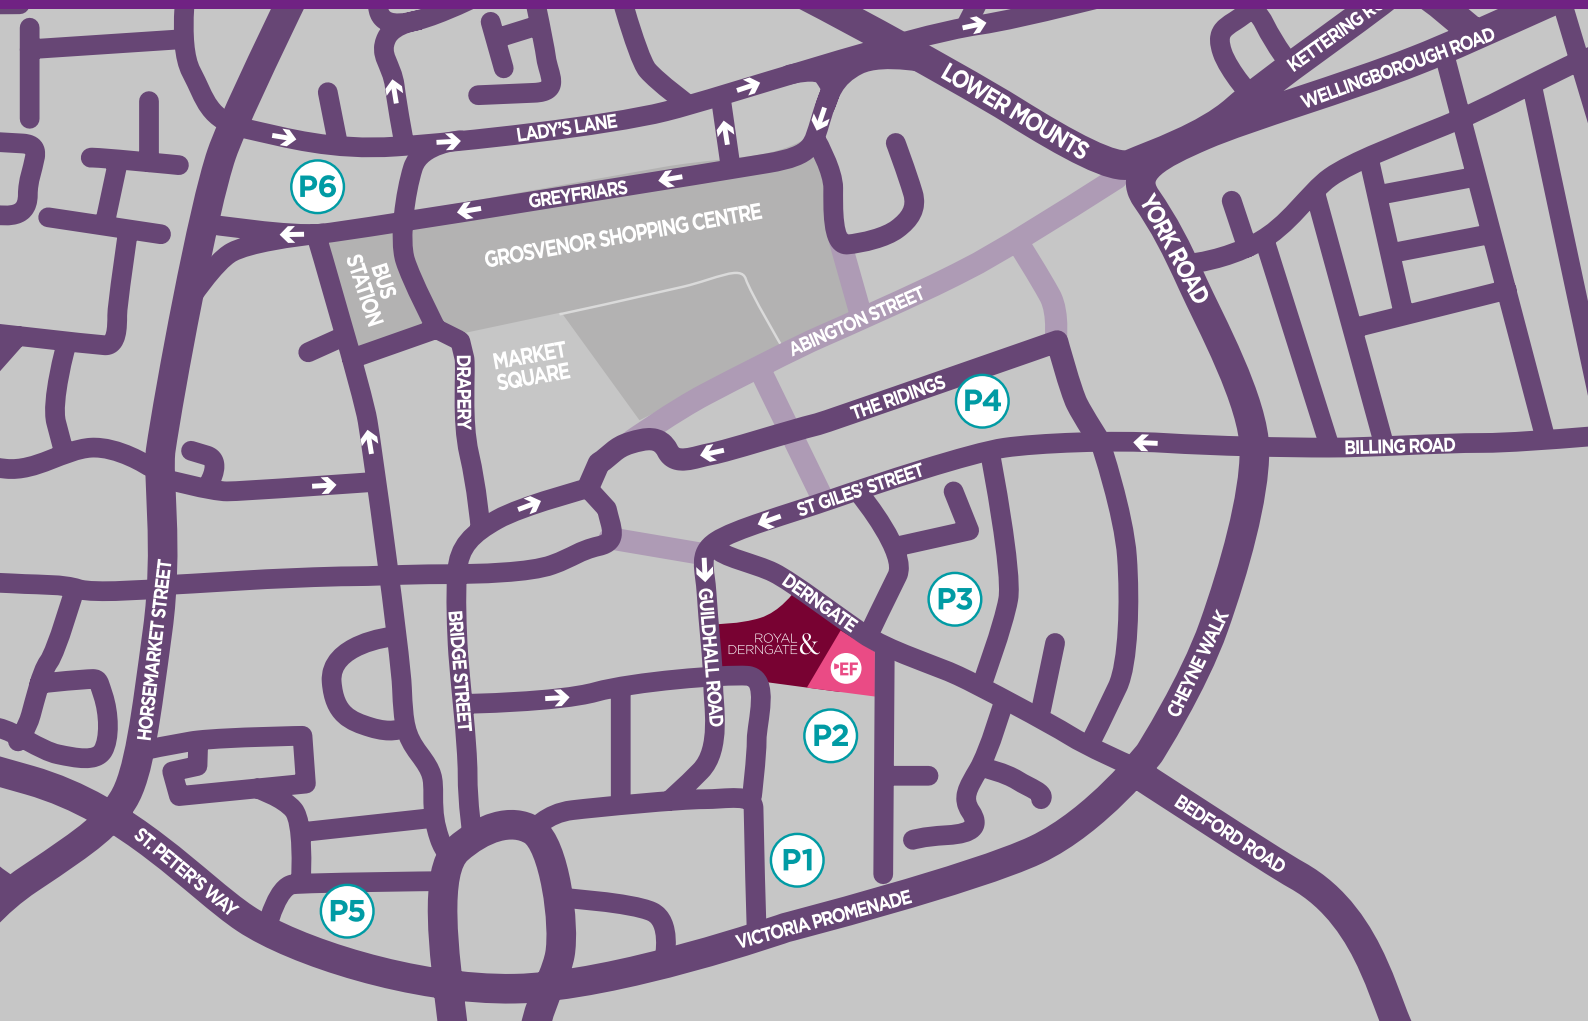

PARKING FACILITIES

Key car parks

P1 St. Johns Multi-Story

485 spaces
£2.40 for three hours
Evening charge after 6pm £1
Saturday and Sunday FREE
CCTV
Entrance height restriction 2m

P2 Albion Place

71 spaces
Short stay (max 5 hours)
£2.40 for three hours
Evening charge after 6pm £1
Sunday FREE

Alternative facilities

P3 Hazelwood Road NCP

37 spaces
Up to 3 hours £2.50
All day parking £6.50
Evening/overnight fee £2.50 -
available 6pm-8am
Pay and display
Operated by Nationwide Car Parks Ltd

P4 The Ridings

55 spaces
Short stay (max 5 hours)
£2.40 for three hours
Evening charge after 6pm £1
Sunday FREE
Entrance height restriction 1.8m
CCTV

P5 Commercial Street South

42 spaces
Short stay (max 3 hours)
£2.40 for three hours
Evening charge after 6pm £1
Sunday FREE
Entrance height restriction 2.1m
CCTV

P6 Mayorhold Multi-Story

1073 spaces
Open Mon to Sat 6am-midnight;
Sun 10am-midnight
£2.40 for three hours
Evening charge after 6pm £1
Saturday and Sunday FREE
Entrance height restriction 2m
CCTV

All car parks are within a 10 minute walk from Royal & Dergate.